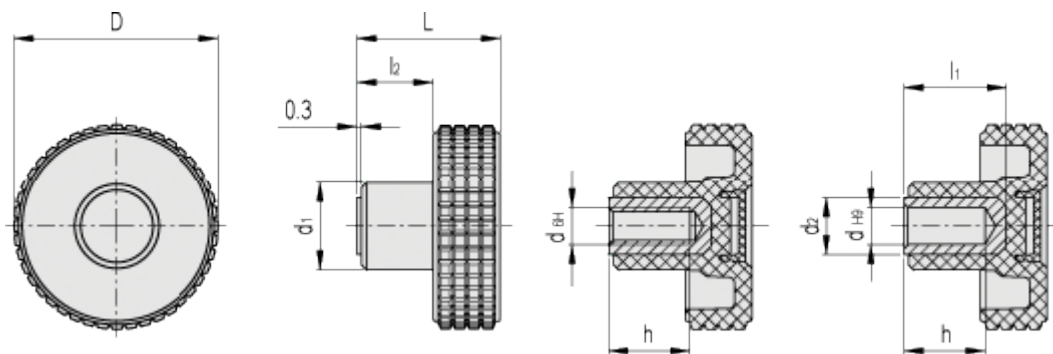

Data Sheet

Article number: 23020343212

Description: E+G Fingergreb MBT.40-B-M6-C2, orange centre cap

Measures

D	= 39.5	l2	= 12.5
d1	= 17		
d2	= -		
dH6	= M6		
dH9	= -		
h	= 12		
L	= 26.5		
l1	= -		